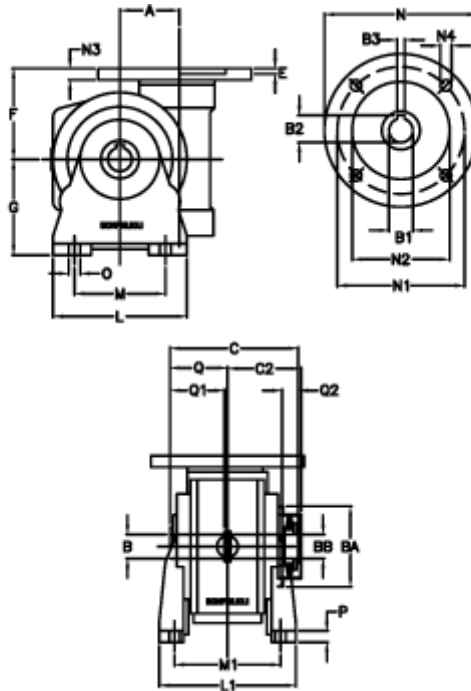

Article number: 390204901032716

Description: Worm Gear with Torque Limiter  
VF 49-L1-V-10 P71B5

## Measures

a = 49.50	C2 = 63,5	M1 = 98.5	Q = 51.0
B = 25	Description = VF 49V-xx-71B5	N = 160	Q1 = 41
B1 E7 = 14	E = 3.0	N1 = 130	Q2 = 15
B2 = 16.3	F = 70	N2 = 110	
B3 H9 = 5	g = 82	N3 = 10.5	
BA = 63	L = 110	N4 = 9,5	
BB H7 = 14	L1 = 124.0	O = 8.5	
C = 105	m = 63	P = 12	